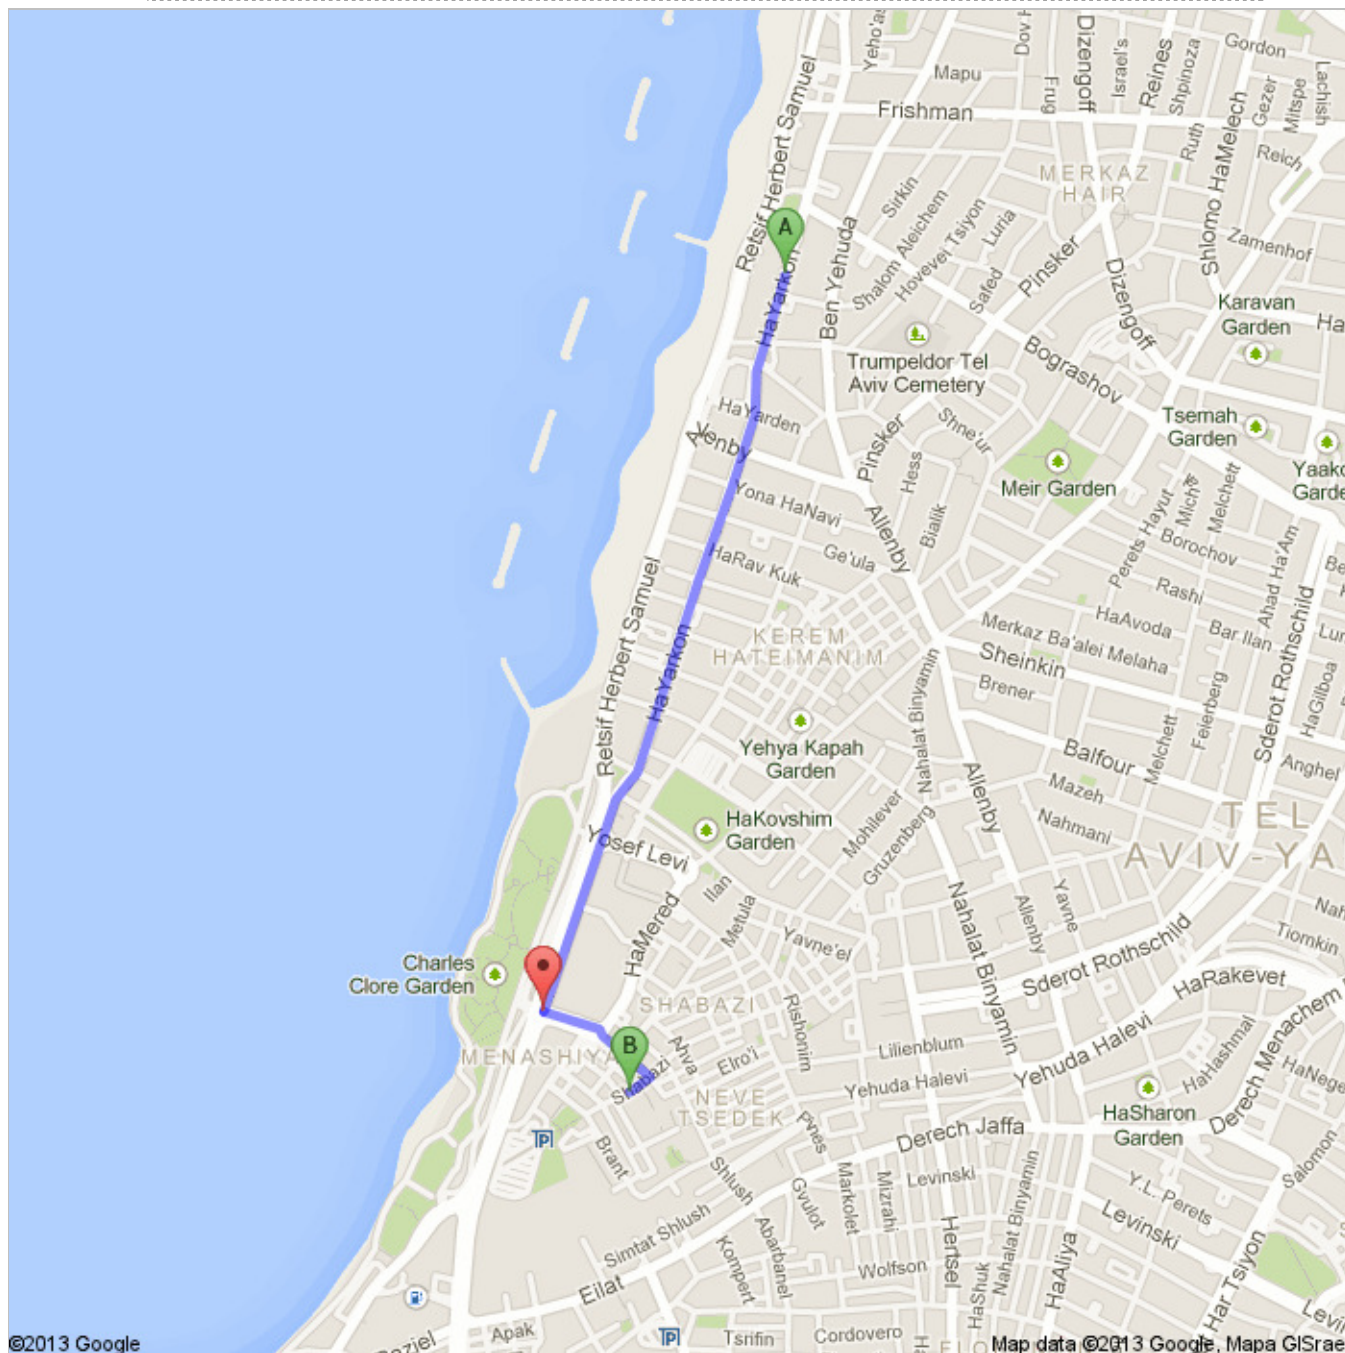

**Directions to Suzana**  
Shabazi 9, Tel Aviv, Israel  
2.0 km – about 25 mins

**Walking directions are in beta.**  
Use caution – This route may be missing sidewalks or pedestrian paths.

©2013 Google

Map data ©2013 Google, Mapa GISrael

**A** HaYarkon 79, Tel Aviv-Yafo, Israel

1. Head **south** on **HaYarkon/הירקון** toward **Shalom Aleichem/שלום עליכם** go 1.3 km  
About 15 mins total 1.3 km
2. Continue onto **Prof. Yehezkel Kaufmann/פרופסור יחזקאל קויפמן** go 400 m  
About 5 mins total 1.6 km
3. Turn left onto **Shenkar/שנקר** go 120 m  
About 2 mins total 1.8 km
4. Slight right to stay on **Shenkar/שנקר** go 34 m  
total 1.8 km
5. Continue onto **Migdal/מגדל** go 110 m  
About 1 min total 1.9 km
6. Turn right onto **Shabazi/שבזי** go 54 m  
Destination will be on the right total 2.0 km

**B** **Suzana**  
Shabazi 9, Tel Aviv, Israel

These directions are for planning purposes only. You may find that construction projects, traffic, weather, or other events may cause conditions to differ from the map results, and you should plan your route accordingly. You must obey all signs or notices regarding your route.

Map data ©2013 Google, Mapa GIsrael